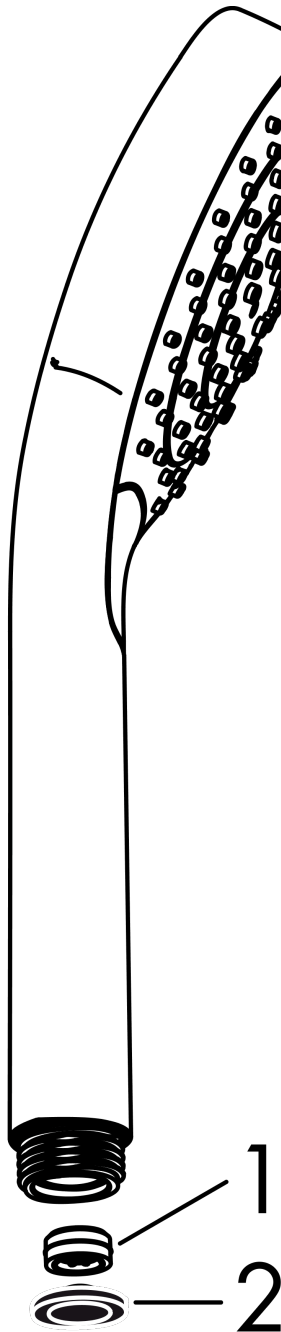

Croma E

Hand shower 110 1jet EcoSmart

Finish: **Brushed Black Chrome** Article Number: **26815340**

Description

product features

- shower head size: 110 mm
- spray type: Rain
- spray disc surface: easy cleanable plastic spray disc, white
- maximum flow rate at 3 bar: 9 l/min
- minimum flow pressure: 1 bar
- with internal water conduction
- rinseable screen seal
- connection thread G ½
- suitable for continuous flow water heaters

Technology

Product image

Scale drawing

Flowchart

The consumption was measured in combination with the appropriate fittings (thermostat/mixer/ in-wall valve) to reflect actual application in practice.

Croma E
Hand shower 110 1jet EcoSmart
Finish: **Brushed Black Chrome** Article Number: **26815340**

Exploded Drawing

Year of production: >11/20

Croma E
Hand shower 110 1jet EcoSmart
 Finish: **Brushed Black Chrome** Article Number: **26815340**

Spare part list

Year of production: >11/20

Pos.	Description	Article Number	PC	PU
1	flow limiter (9 l/min)	95659000	3	1
2	filter packing	94246000	1	1