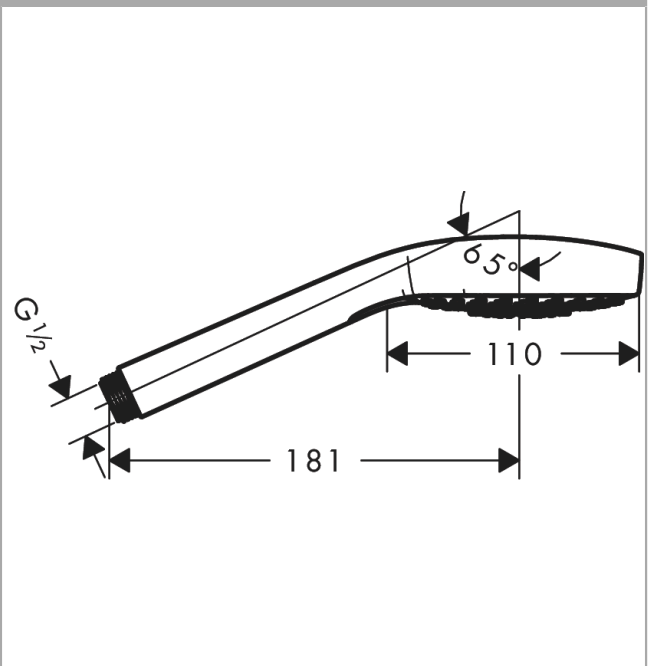

Croma E

Hand shower 110 1jet EcoSmart

Finish: **Brushed Black Chrome** Article Number: **26815340**

Description

product features

- shower head size: 110 mm
- spray type: Rain
- spray disc surface: easy cleanable plastic spray disc, white
- maximum flow rate at 3 bar: 9 l/min
- minimum flow pressure: 1 bar
- with internal water conduction
- rinseable screen seal
- connection thread G ½
- suitable for continuous flow water heaters

Technology

Product image

Scale drawing

Flowchart

The consumption was measured in combination with the appropriate fittings (thermostat/mixer/ in-wall valve) to reflect actual application in practice.

Croma E
Hand shower 110 1jet EcoSmart
Finish: **Brushed Black Chrome** Article Number: **26815340**

Exploded Drawing

Year of production: >11/20

Croma E
Hand shower 110 1jet EcoSmart
 Finish: **Brushed Black Chrome** Article Number: **26815340**

Spare part list

Year of production: >11/20

Pos.	Description	Article Number	PC	PU
1	flow limiter (9 l/min)	95659000	3	1
2	filter packing	94246000	1	1