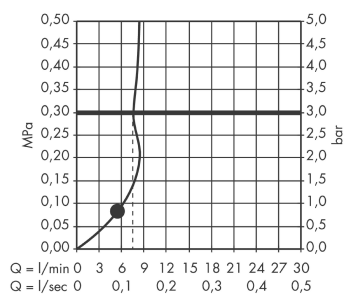

Croma E

Hand shower 110 1jet EcoSmart

Finish: **Brushed Black Chrome** Article Number: **26815340**

Description

product features

- shower head size: 110 mm
- spray type: Rain
- spray disc surface: easy cleanable plastic spray disc, white
- maximum flow rate at 3 bar: 9 l/min
- minimum flow pressure: 1 bar
- with internal water conduction
- rinseable screen seal
- connection thread G ½
- suitable for continuous flow water heaters

Technology

Product image

Scale drawing

Flowchart

The consumption was measured in combination with the appropriate fittings (thermostat/mixer/ in-wall valve) to reflect actual application in practice.

Croma E
Hand shower 110 1jet EcoSmart
Finish: **Brushed Black Chrome** Article Number: **26815340**

Exploded Drawing

Year of production: >11/20

Croma E
Hand shower 110 1jet EcoSmart
 Finish: **Brushed Black Chrome** Article Number: **26815340**

Spare part list

Year of production: >11/20

Pos.	Description	Article Number	PC	PU
1	flow limiter (9 l/min)	95659000	3	1
2	filter packing	94246000	1	1